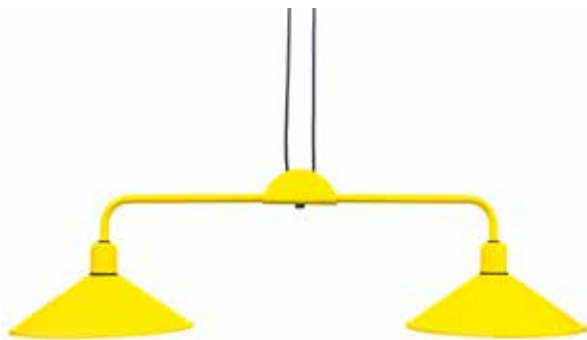

MODELOS DISPONIBLES
/ AVAILABLE PRODUCTS

■ **Amarillo / Yellow**

Ref: 214001

■ **Rojo / Red**

Ref: 214002

■ **Negro / Black**

Ref: 214100

■ **Azul / Blue**

Ref: 214101