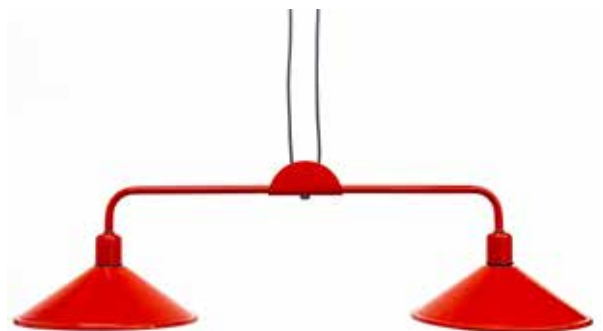

MODELOS DISPONIBLES
/ AVAILABLE PRODUCTS

■ **Amarillo / Yellow**

Ref: 214001

■ **Rojo / Red**

Ref: 214002

■ **Negro / Black**

Ref: 214100

■ **Azul / Blue**

Ref: 214101