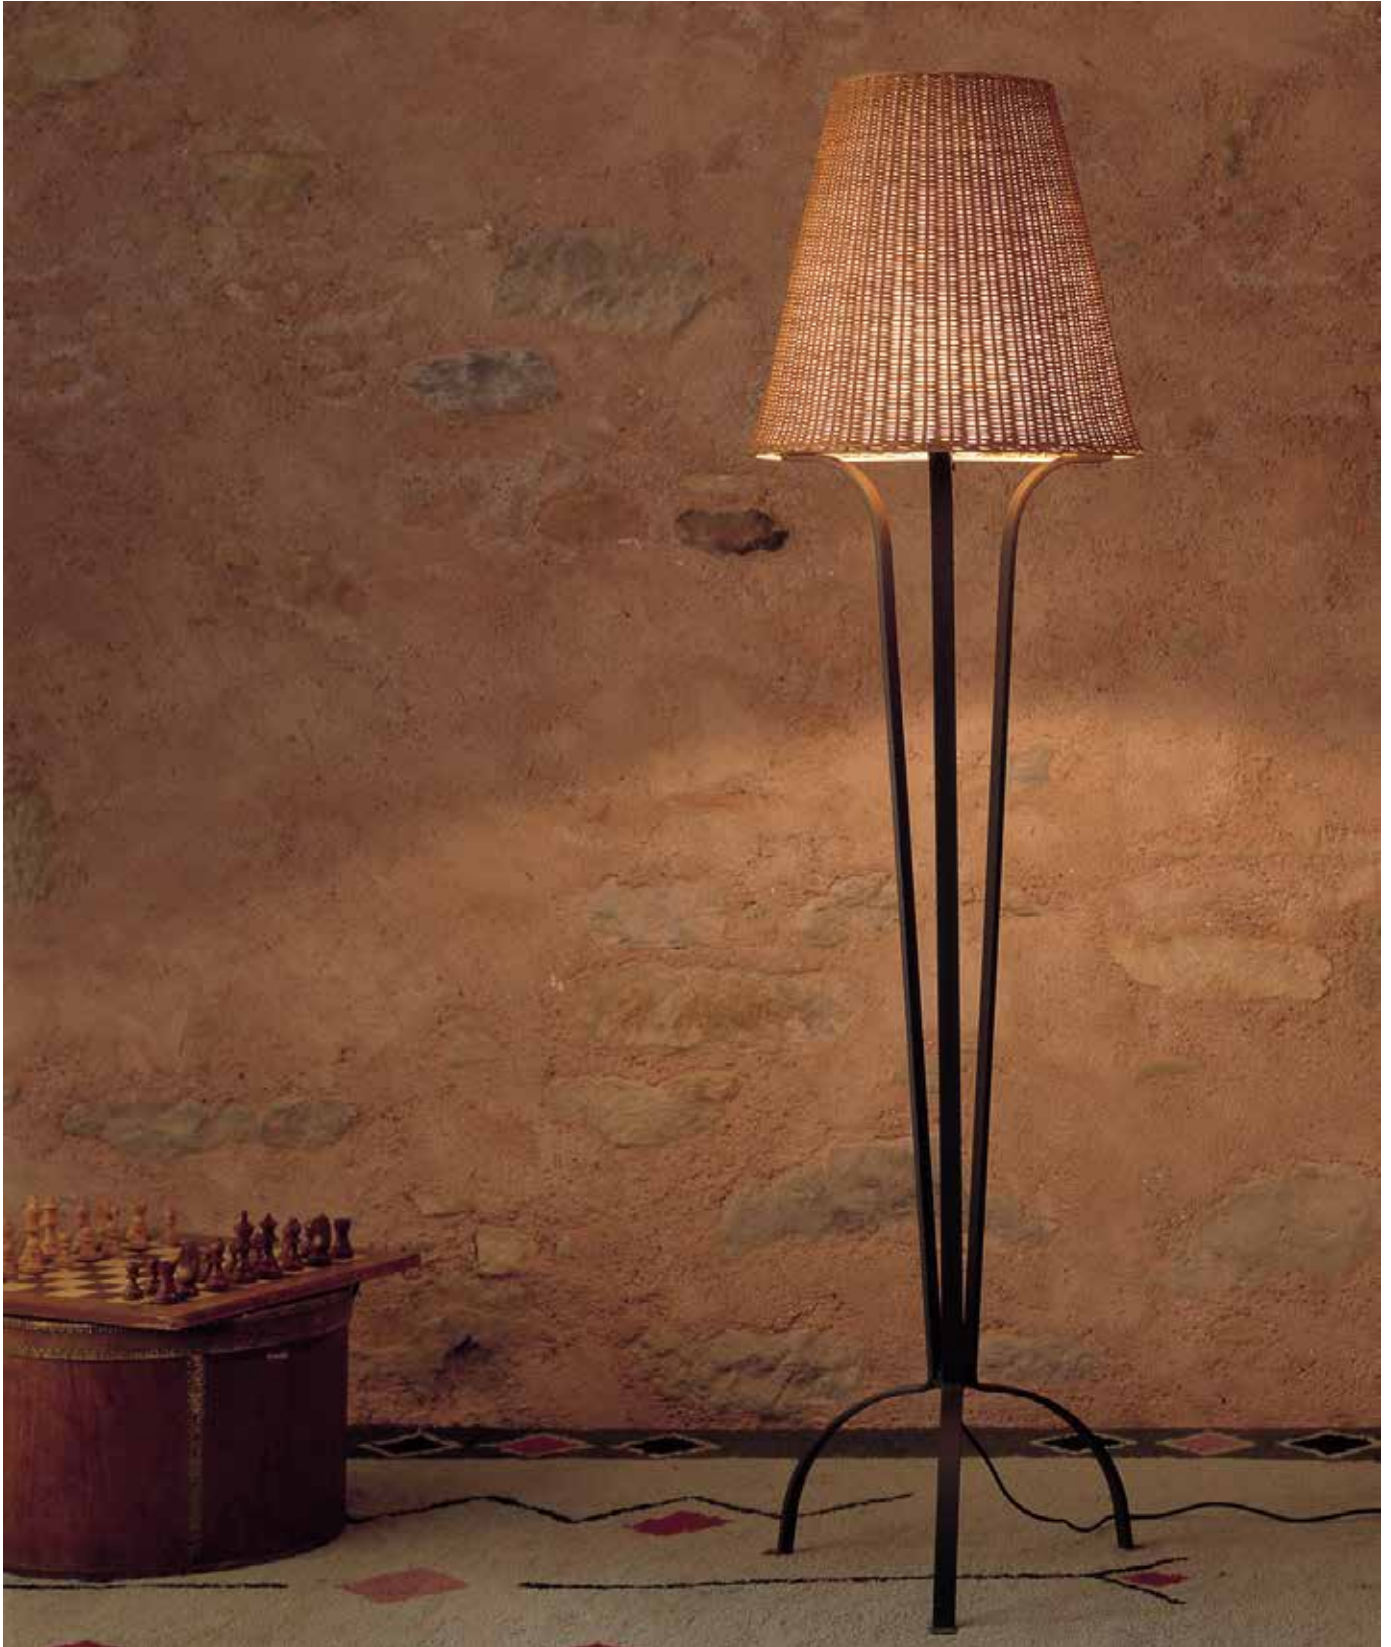

Ref: 166200

∅ 15 cm / 6 in

46 cm / 18.1 in

Masai

PIE / FLOOR

Masai

PIE / FLOOR

DISEÑO / DESIGN