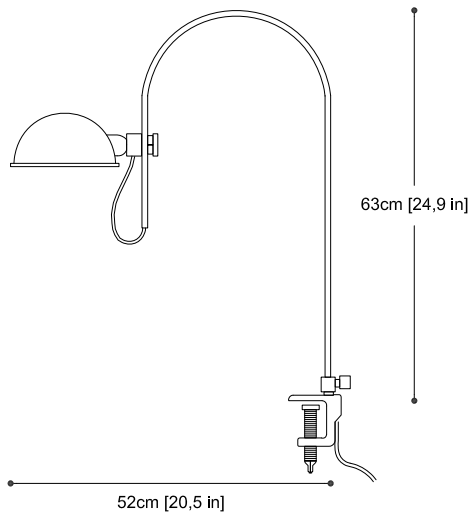

■ **Azul / Blue**

Ref: 223004

■ **Verde / Green**

Ref: 223005

Blanco / White

Ref: 223006

Basic

TECHO / CEILING