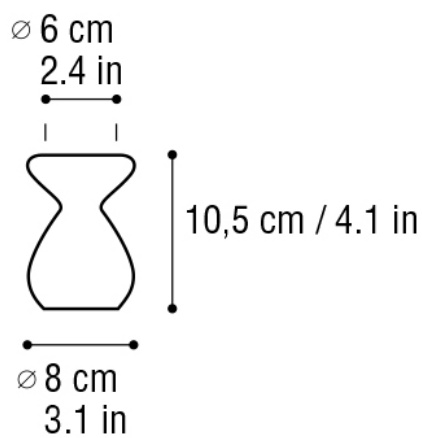

Gota A

TECHO / CEILING

DISEÑO / DESIGN

Joan Augé

1994

DIFUSOR / DIFFUSER

Cristal triplex azul o blanco /
Triplex crystal blue or white

BOMBILLA / BULB

1 x G-9