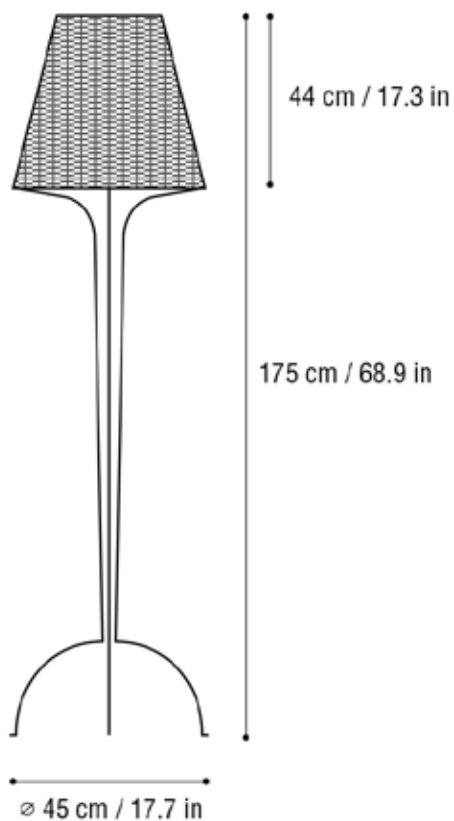

Masai

PIE / FLOOR

DISEÑO / DESIGN

Joan Augé

1998

CUERPO / BODY

Hierro forjado negro / Forged black iron

BOMBILLA / BULB

1 x E-27

DIFUSOR / DIFFUSER

Mimbre / Wicker

MODELOS DISPONIBLES

/ AVAILABLE PRODUCTS

■ Mimbre claro /

Light wicker

Ref: 117380