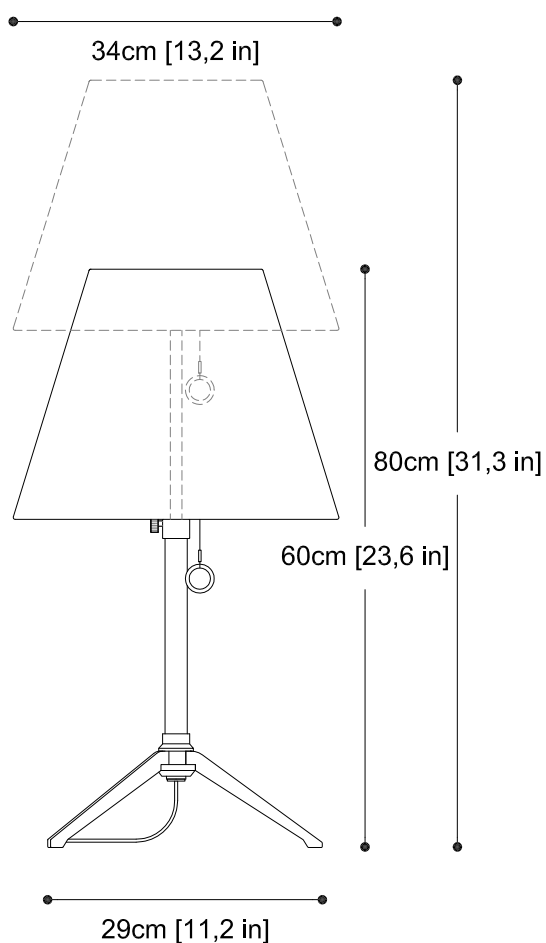

Gran

MESA / TABLE

DISEÑO / DESIGN

Joan Augé

2000

CUERPO / BODY

Metal dorado, forrado de cuero negro
/ Golden metal covered with black
leather

BOMBILLA / BULB

1 x E-27

MODELOS DISPONIBLES
/ AVAILABLE PRODUCTS

■ Dorado - cuero negro /
Golden - Black leather
Ref: 140201

■ Cromado - cuero
marrón / Chrome plated -
Brown leather
Ref: 140200