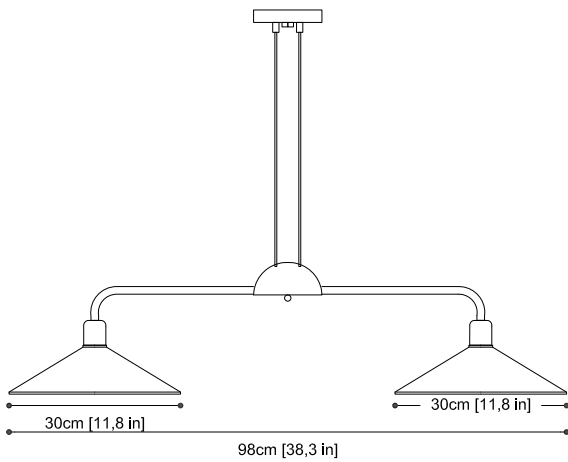

Billar

TECHO / CEILING

DISEÑO / DESIGN

Joan Augé

1979

CUERPO / BODY

Metal pintado / Painted metal

BOMBILLA / BULB

2 x E-27